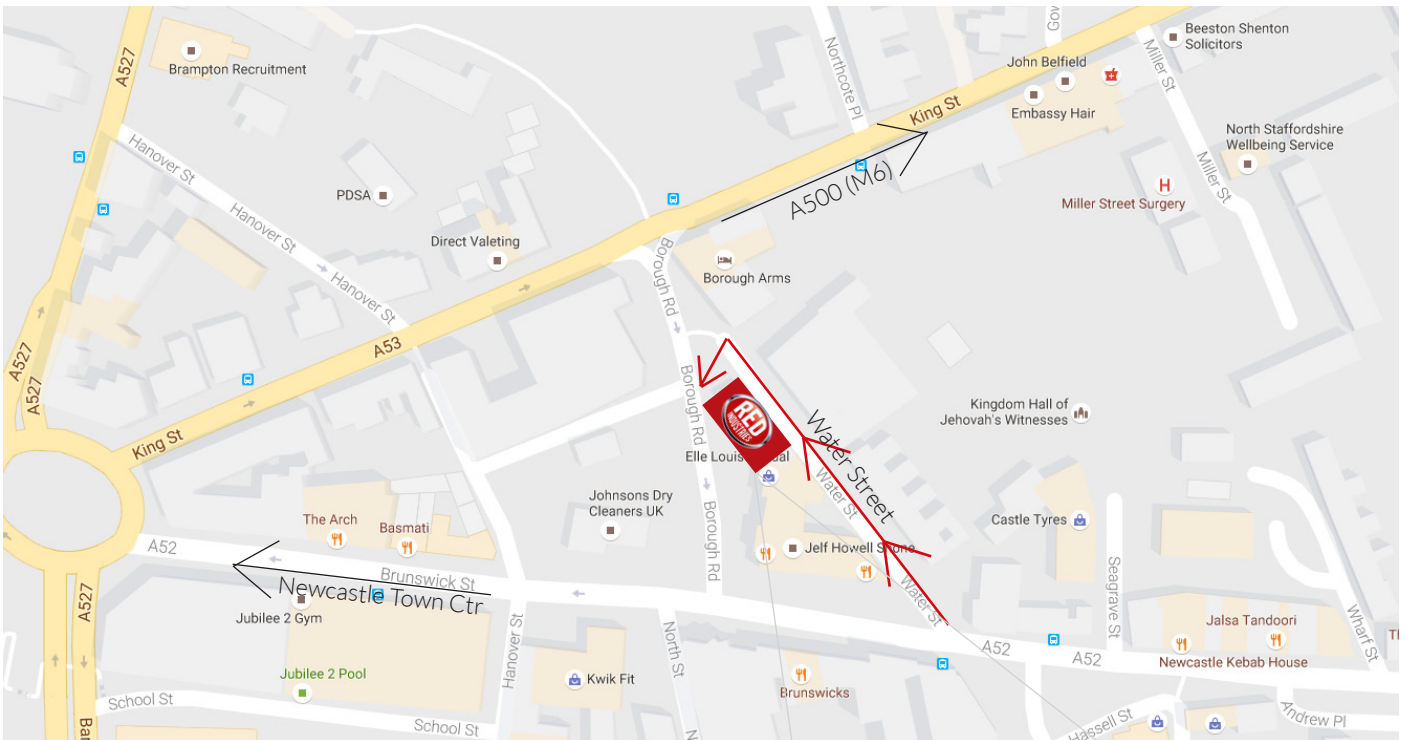

PARKING: Access via Water Street

From the A53, King Street, turn onto Borough Road at the traffic lights.

Get into the left hand lane

Continue past Red Industries and Berkeley Court shops

Turn left onto A52 Brunswick Street. Take the next left onto Water Street.

Continue to the end of the road and turn left onto RED Industries' car park

TREATMENT & TRANSFER STATION: Sneyd Hill, Burslem, Stoke-on-Trent, ST6 2DZ

For all waste deliveries, samples etc., please continue to use the Sneyd Hill address.